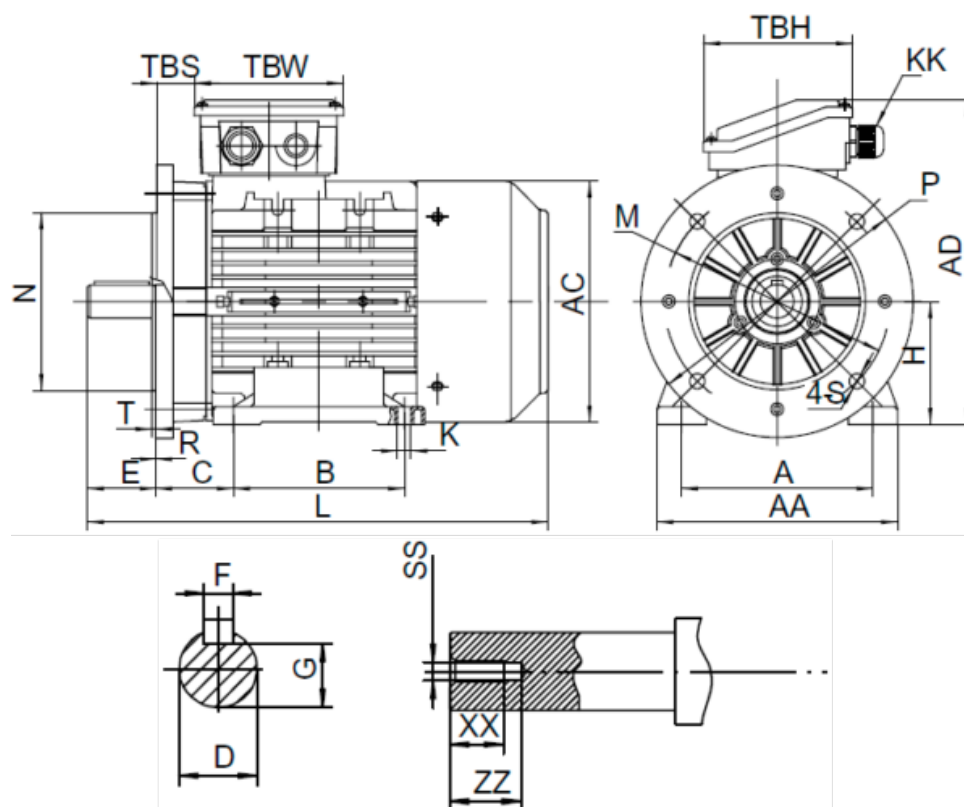

# Data Sheet

Article number: 2518009204270140

Description: Kleedrive T3A 132M2-4 9.2kw 1400 rpm UL/CSA  
3x400/690V 50 HZ IP55 B35 Eff=82,7%

## Measures

A = 216	F = 10	TBW = 118
AA = 260	G = 33	XX = 28
AC = Ø261	H = 132	ZZ = 37
AD = 323	HD = 191	
B = 178	L = 498	
C = 89	SS = M12	
D = Ø38	TBH = 118	
E = 80	TBS = 36.5	